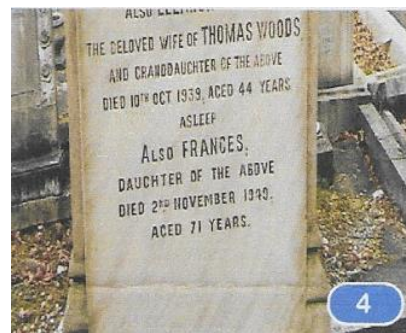

in aid of
 Alexander Devine
 Children's Hospice
 Service

VIRTUAL QUIZ NIGHTS!
 EVERY WEDNESDAY &
 SATURDAY FROM THE
 COMFORT OF YOUR OWN
 HOME!

Quiz 47 – Cryptic Pictures - Beatles Songs

**DAVID & JULIA'S
QUIZ NIGHTS**